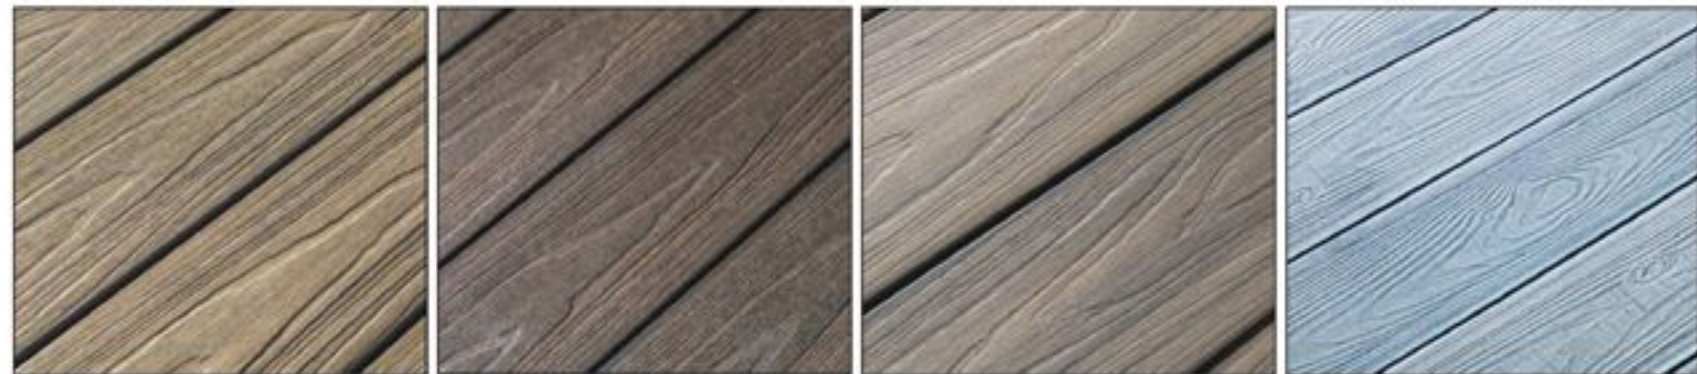

TYPICAL WOOD GRAIN