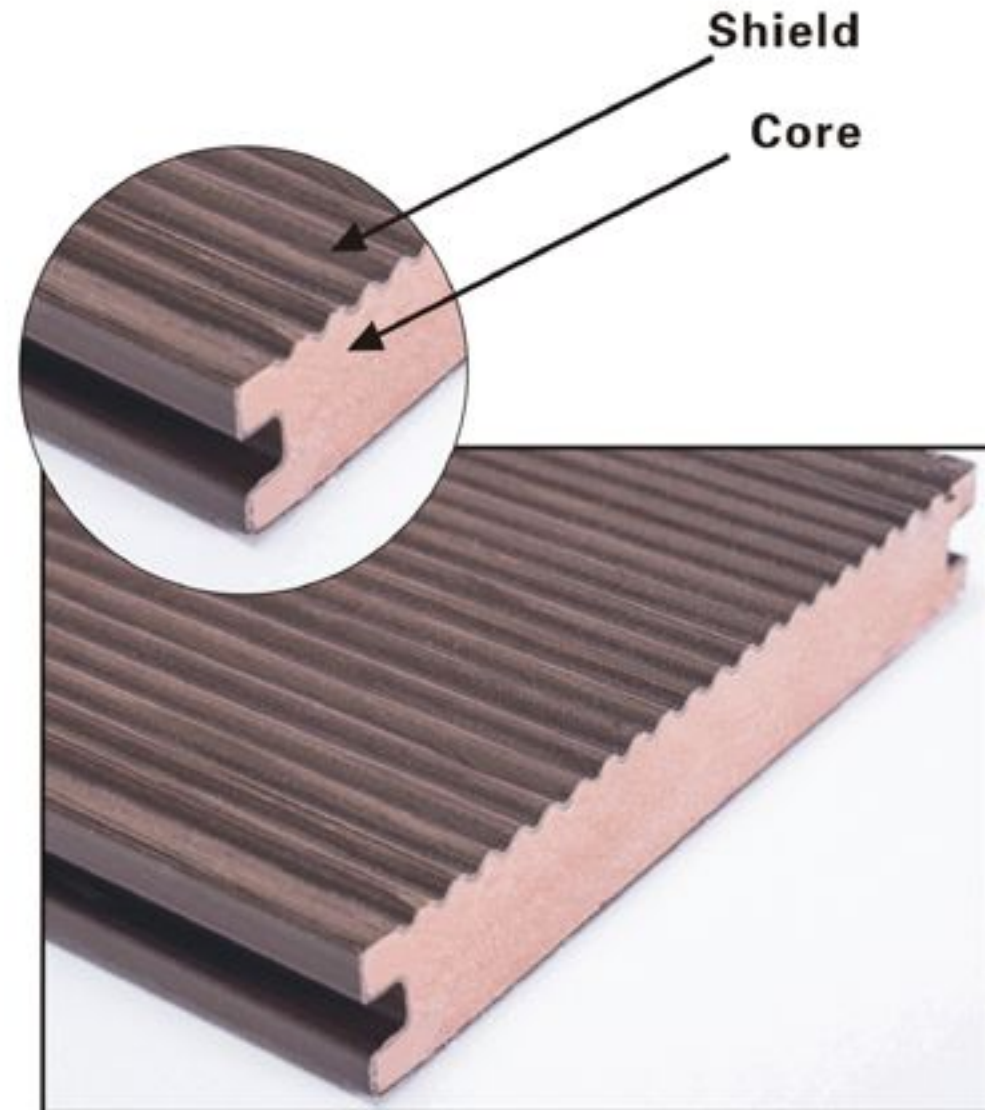

www.zjwpc.com

www.chinabamboocomposite.com

WWW.ZJWPC.COM

CO-EXTRUSION DECKING

塑木共挤地板

The co-extrusion wpc products are the latest developed products. It was extruded together by two different WPC materials in an especial process. This not only retains the advantages of traditional WPC products, but also shows some more significant advantages. This kind of products can meet a higher level of needs.

最新研发的木塑共挤产品，由两种不同的木塑材料同时挤出、一次成型。独特的工艺不仅保留了传统木塑的优点，同时展现出比传统木塑更加显著的优势，能够满足您更高层次的需要。

BAMMAX® 新型塑木地板的特性

*New Technology,
New products!*

- 抗污渍和刮损
- 防霉变、腐烂、开裂、虫蛀
- 抗褪色
- 无须油漆
- 不含甲醛
- 超强的木质感
- 经久耐用
- 耐刮擦
- 超强抗冲击性
- 耐热
- 抗老化
- 抗污渍
- 颜色稳定不褪色

Mildew, Mold, Rotting, Splitting or Cracking

The shield provides an impermeable layer, so there is no fungus growth or splitting able to occur on the surface of the board, therefore, giving outside shield a longer life span than regular uncapped composites.

Color Fading

The unique formulation of the shield ensures its color stays much compared to conventional composite decking. The result of 3000 hours in a QUV accelerated weathering test chamber is Delta E < 4.0, meaning no visible color change can be observed with the human eye.